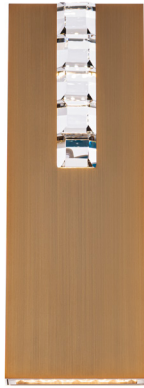

HELIOS

BWS15214

Project: _____
Location: _____
Fixture Type: _____
Catalog Number: _____

AVAILABLE FINISHES

AB: Aged Brass

BK: Black

DESCRIPTION

A brilliant façade punctuated with faceted optic crystals like a series of symmetric windows. An exquisite touch of simple elegance speaking luxury.

FEATURES

- Built-in color temperature adjustability switch from 3000K/3500K/4000K at time of installation
- Thin canopy conceals a proprietary 120V/277V driver
- Ambient and down illumination

LINE DRAWING