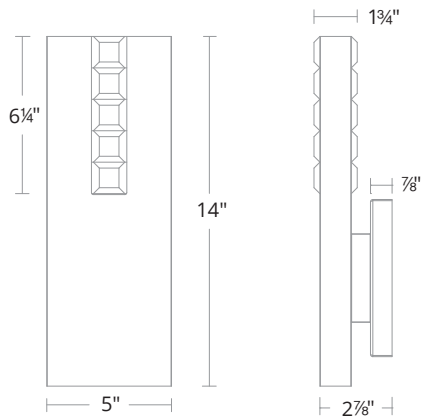

HELIOS

BWS15214

Project: _____
Location: _____
Fixture Type: _____
Catalog Number: _____

AVAILABLE FINISHES

AB: Aged Brass

BK: Black

DESCRIPTION

A brilliant façade punctuated with faceted optic crystals like a series of symmetric windows. An exquisite touch of simple elegance speaking luxury.

FEATURES

- Built-in color temperature adjustability switch from 3000K/3500K/4000K at time of installation
- Thin canopy conceals a proprietary 120V/277V driver
- Ambient and down illumination

LINE DRAWING

SPECIFICATIONS

CRI	90
Dimming	ELV, TRIAC
Standards	ETL/cETL, Damp, Title 24, ADA

REPLACEMENT PARTS

- RPL-GLA-15214 - Crystal

Model	Size	LED Color Temp	Finish	Voltage	Wattage	Weight	LED Lumens	Delivered Lumens
BWS15214	14"	3000K/3500K/4000K	AB Aged Brass BK Black	120/277V	15W	6 lb	720	605