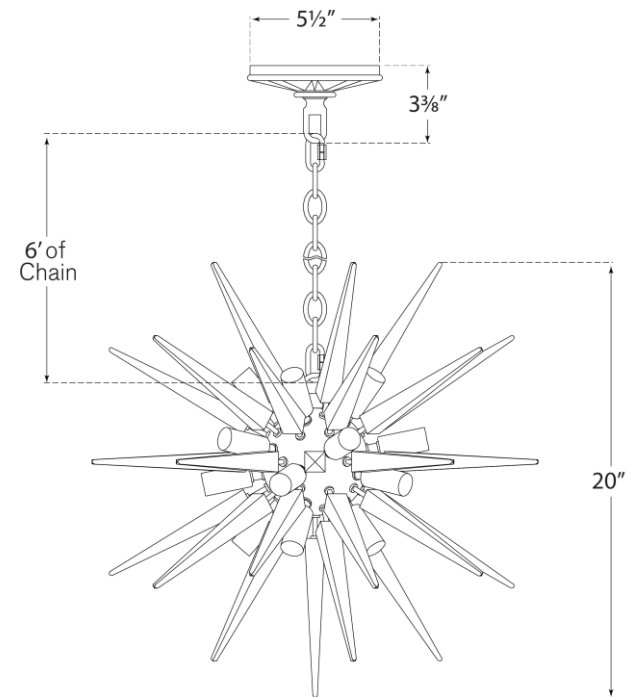

TEAR SHEET

Quincy Small Sputnik Chandelier

Item # CHC 5286PN-CA

Designer: Chapman & Myers

Height: 20"

Width: 20"

Canopy: 5.75" Round

Finishes: AB, PN

Socket: 20 - E12 Candelabra

Wattage: 20 - 25 C11

Weight: 14 Pounds

©EFC DESIGNS

CHC5286