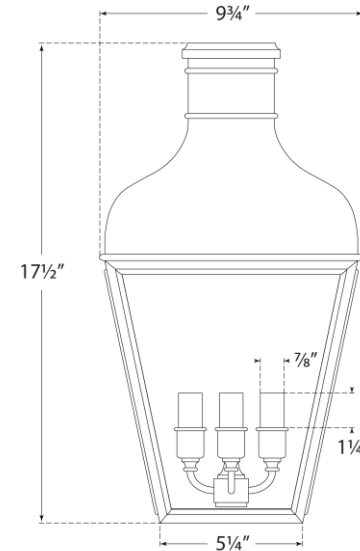

TEAR SHEET

Fremont Small 3/4 Wall Lantern

Item # CHO 2164FR-CG

Designer: Chapman & Myers

Height: 17.5"

Width: 9.75"

Extension: 7"

Backplate: 8.75" x 9" Trapezoid

Finishes: FR

Glass Options: CG

Socket: 3 - E12 Candelabra

Wattage: 3 - 40 C11

Weight: 6 Pounds

Front View

Side View