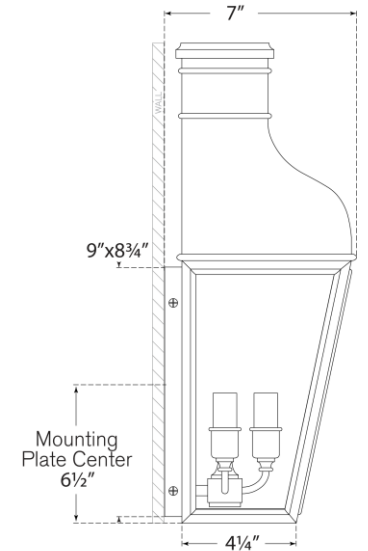

TEAR SHEET

Fremont Small 3/4 Wall Lantern

Item # CHO 2164FR-CG

Designer: Chapman & Myers

Height: 17.5"

Width: 9.75"

Extension: 7"

Backplate: 8.75" x 9" Trapezoid

Finishes: FR

Glass Options: CG

Socket: 3 - E12 Candelabra

Wattage: 3 - 40 C11

Weight: 6 Pounds

Front View

Side View