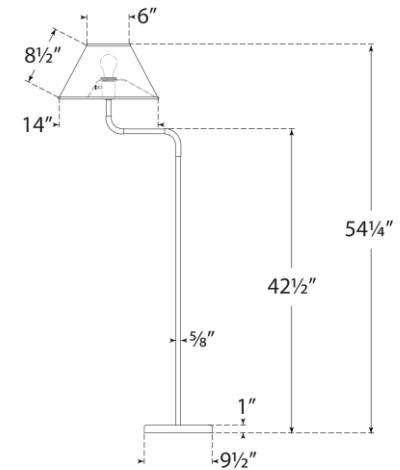

## Rigby Medium Bridge Arm Floor Lamp

Item # MF 1055SB/NO-L

Designer: Marie Flanigan

Height: 54.25"

Width: 14"

Extension: 21.5"

Base: 9.5" Round

Finishes: PN/EB, SB/NO

Shade Treatments: L

Shade Details: 6" x 14" x 8.5"

Socket: E26 Dimmer

Wattage: 15 LED A

Weight: 19 Pounds

Front View

Top View