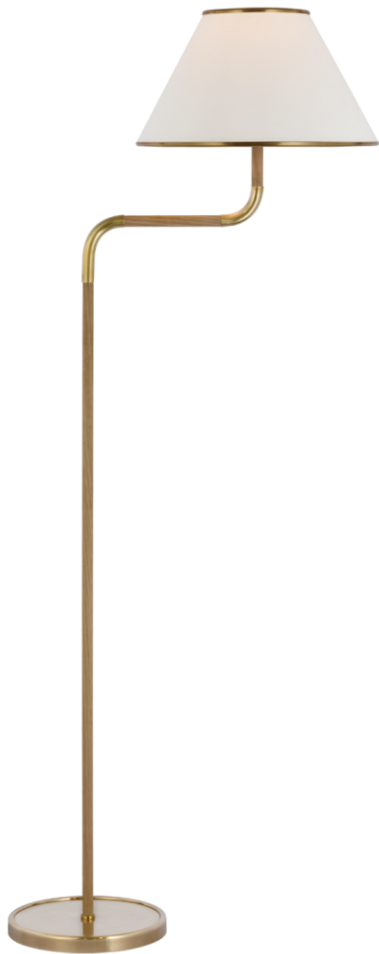

# TEAR SHEET

## Rigby Medium Bridge Arm Floor Lamp

Item # MF 1055SB/NO-L

Designer: Marie Flanigan

Height: 54.25"

Width: 14"

Extension: 21.5"

Base: 9.5" Round

Finishes: PN/EB, SB/NO

Shade Treatments: L

Shade Details: 6" x 14" x 8.5"

Socket: E26 Dimmer

Wattage: 15 LED A

Weight: 19 Pounds

Front View

Top View