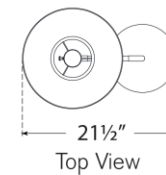

## Rigby Medium Bridge Arm Floor Lamp

Item # MF 1055SB/NO-L

Designer: Marie Flanigan

Height: 54.25"

Width: 14"

Extension: 21.5"

Base: 9.5" Round

Finishes: PN/EB, SB/NO

Shade Treatments: L

Shade Details: 6" x 14" x 8.5"

Socket: E26 Dimmer

Wattage: 15 LED A

Weight: 19 Pounds

Front View

Top View