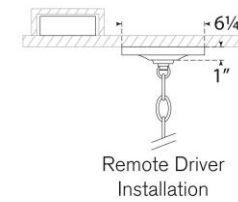

## Menil 26" Chandelier Item # MF 5170PN-CG

Designer: Marie Flanigan

Fixture Height: 23"  
Width: 26.25"  
Canopy: 6" Round  
Finishes: BZ, PN, SB  
Trim Options: CG  
Lightsource: Dedicated LED  
Wattage: 45w (5400lm)  
Weight: 39 Pounds  
Note: UL Only | Assembly Required