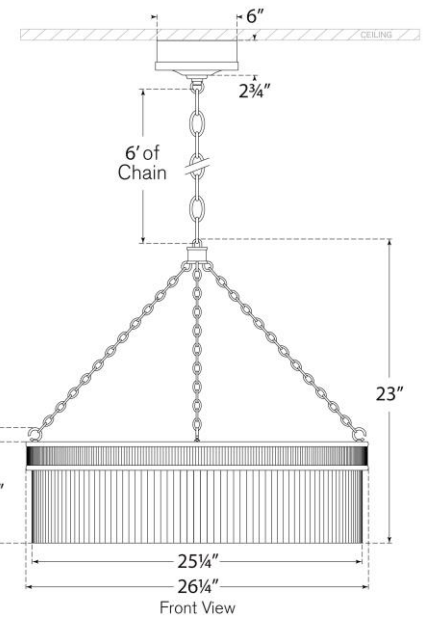

Remote Driver Installation